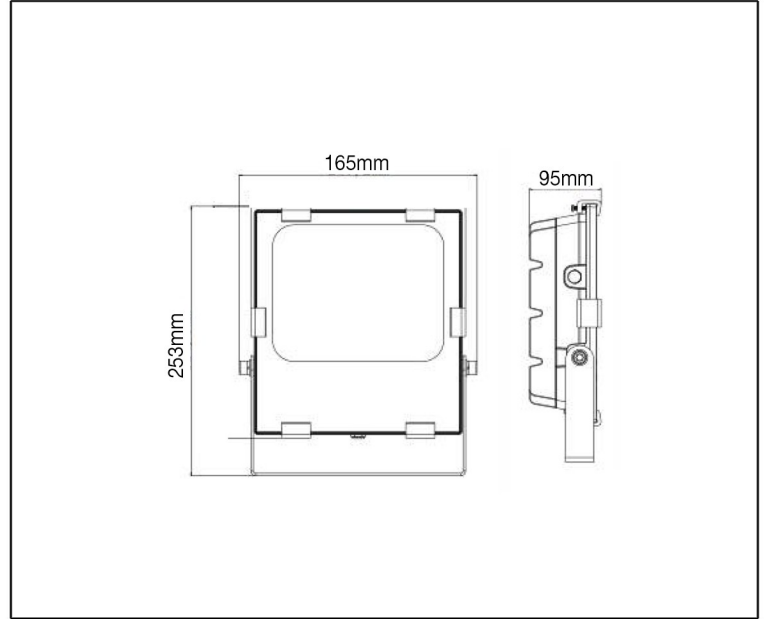

FLOOD LIGHT

TECHNICAL DATA SHEET - VIVO 50 WW - 12899 - FLOOD LIGHT

12899
 LED
 Rated Luminaire Luminous Flux: 3500lm
 Rated input power: 50W
 Luminaire Efficiency: 70lm/W
 Input Voltage: 100-240V

Product Description

Technical Data

Product Data	Flood Light
Wattage	50W
Color Temperature	3000K
Rated Luminaire Luminous Flux	3500lm
IP Rating	65
Beam Angle	100°
Frequency Range	50-60Hz
CRI	Ra>80
Power Factor	>0.9
Material	Aluminum alloy + Clear glass
Finish	Black
Warranty	3 Years
Applications	Commercial, Hospitality, Warehouse