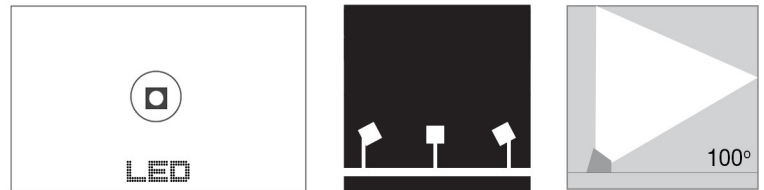

FLOOD LIGHT

TECHNICAL DATA SHEET - VIVO 50 WW - 12899 - FLOOD LIGHT

12899
 LED
 Rated Luminaire Luminous Flux: 3500lm
 Rated input power: 50W
 Luminaire Efficiency: 70lm/W
 Input Voltage: 100-240V

Product Description

The Vivo Floodlight has been uniquely developed & engineered to incorporate the latest in LED technology and design. The external casing is made by a ventilation structural design. The heat dispersion is of high performance. Simultaneously, it is able to save the energy consumption, and prevent the temperature from being too high.

Technical Data

Product Data	Flood Light
Wattage	50W
Color Temperature	3000K
Rated Luminaire Luminous Flux	3500lm
IP Rating	65
Beam Angle	100°
Frequency Range	50-60Hz
CRI	Ra>80
Power Factor	>0.9
Material	Aluminum alloy + Clear glass
Finish	Black
Warranty	3 Years
Applications	Commercial, Hospitality, Warehouse