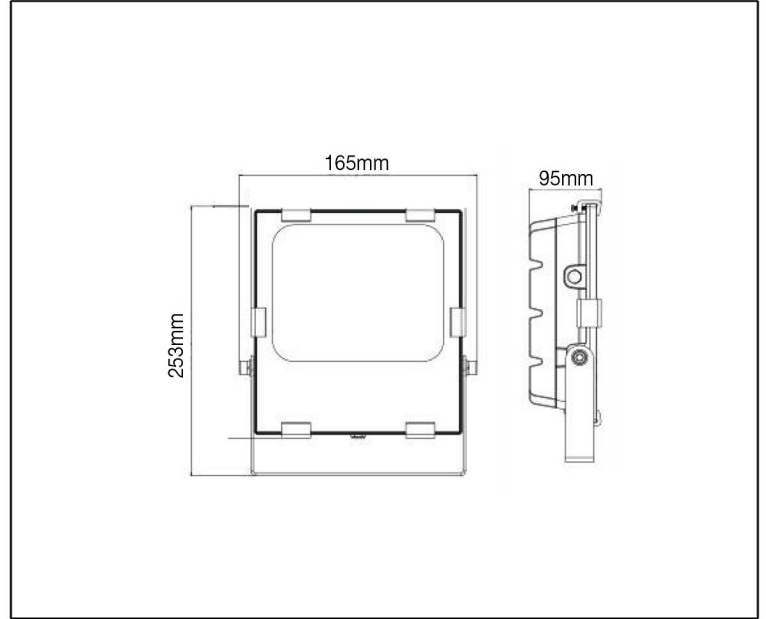

SYV[®]
design

FLOOD LIGHT

TECHNICAL DATA SHEET - VIVO 50 DL - 12898 - FLOOD LIGHT

12898
 LED
 Rated Luminaire Luminous Flux: 3750lm
 Rated input power: 50W
 Luminaire Efficiency: 75lm/W
 Input Voltage: 100-240V

Technical Data

Product Data	Flood Light
Wattage	50W
Color Temperature	6000K
Rated Luminaire Luminous Flux	3750lm
IP Rating	65
Beam Angle	100°
Frequency Range	50-60Hz
CRI	Ra>80
Power Factor	>0.9
Material	Aluminum alloy + Clear glass
Finish	Black
Warranty	3 Years
Applications	Commercial, Hospitality, Warehouse