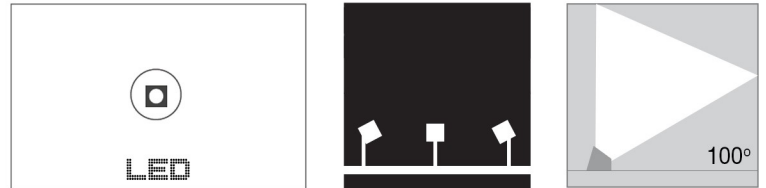

SYV[®]
design

FLOOD LIGHT

TECHNICAL DATA SHEET - VIVO 50 DL - 12898 - FLOOD LIGHT

12898
 LED
 Rated Luminaire Luminous Flux: 3750lm
 Rated input power: 50W
 Luminaire Efficiency: 75lm/W
 Input Voltage: 100-240V

Product Description

The Vivo Floodlight has been uniquely developed & engineered to incorporate the latest in LED technology and design. The external casing is made by a ventilation structural design. The heat dispersion is of high performance. Simultaneously, it is able to save the energy consumption, and prevent the temperature from being too high.

Technical Data

Product Data	Flood Light
Wattage	50W
Color Temperature	6000K
Rated Luminaire Luminous Flux	3750lm
IP Rating	65
Beam Angle	100°
Frequency Range	50-60Hz
CRI	Ra>80
Power Factor	>0.9
Material	Aluminum alloy + Clear glass
Finish	Black
Warranty	3 Years
Applications	Commercial, Hospitality, Warehouse