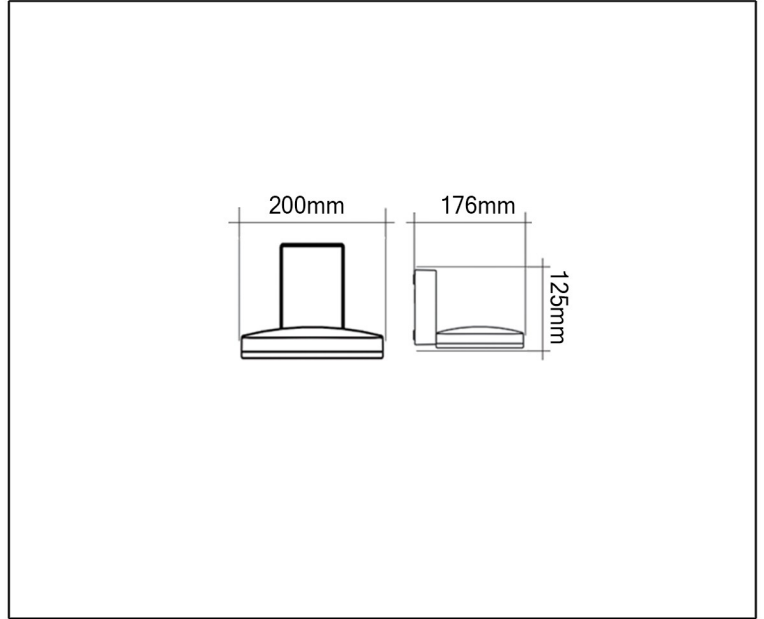

SYV[®]
design

WALL LUMINAIRE

TECHNICAL DATA SHEET - BAUM WALL - 13799 - WALL LUMINAIRE

13799
 Bridgelux LED
 Rated Luminaire luminous flux: 675lm
 Rated input power: 8W
 Luminaire efficiency: 84lm/w
 Input voltage: 100-240V

Technical Data

Product Data	Wall Luminaire
Wattage	8W
Color Temperature	3000K
Rated Luminaire Luminous Flux	675lm
IP	54
Beam Angle	113°
Frequency Range	50-60Hz
CRI	Ra>80
Power Factor	>0.9
Material	Aluminium Diffuser + Opal PC Diffuser
Finish	Dark Grey
Life Span	20,000Hrs
Warranty	2 Years
Applications	Residential, Commercial, Hospitality