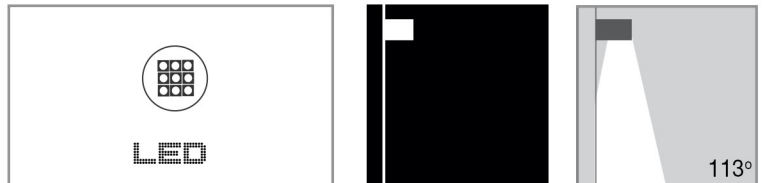

SYV[®]
design

WALL LUMINAIRE

TECHNICAL DATA SHEET - BAUM WALL - 13799 - WALL LUMINAIRE

13799
 Bridgelux LED
 Rated Luminaire luminous flux: 675lm
 Rated input power: 8W
 Luminaire efficiency: 84lm/w
 Input voltage: 100-240V

Technical Data

Product Data	Wall Luminaire
Wattage	8W
Color Temperature	3000K
Rated Luminaire Luminous Flux	675lm
IP	54
Beam Angle	113°
Frequency Range	50-60Hz
CRI	Ra>80
Power Factor	>0.9
Material	Aluminium Diffuser + Opal PC Diffuser
Finish	Dark Grey
Life Span	20,000Hrs
Warranty	2 Years
Applications	Residential, Commercial, Hospitality