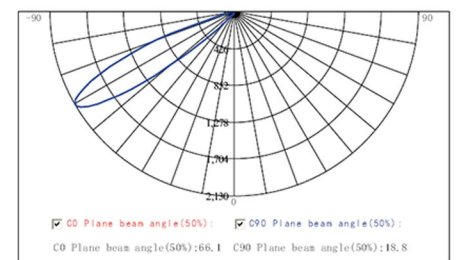

Technical Data

Product Data	Recessed Wall Luminaire
Wattage	3 x 1W
Color Temperature	3000K
Rated Luminaire Luminous Flux	256lm
IP Rating	65
Beam Angle	64°
Frequency Range	50-60Hz
CRI	Ra>80
Power Factor	>0.9
Material	Aluminium body + Temper glass
Finish	Silver Grey
Warranty	2 Years
Applications	Residential, Outdoor