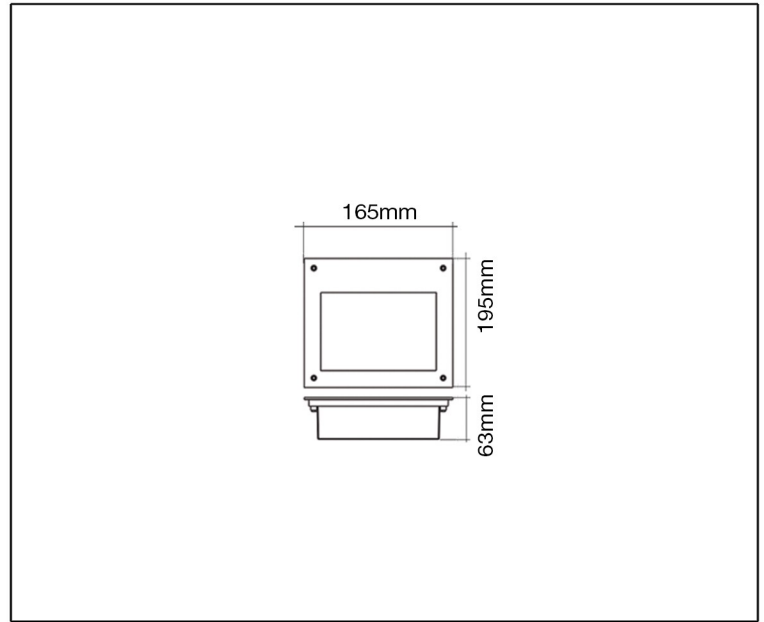

The logo for SYV design, featuring the letters 'SYV' in a large, bold, orange font. Below 'SYV', the word 'design' is written in a smaller, dark grey font. A small registered trademark symbol (®) is located at the top right of the 'V'.

RECESSED WALL LUMINAIRE

TECHNICAL DATA SHEET - DENTRO 3 - 12922 - RECESSED WALL LUMINAIRE

12922
 3 x CREE LED
 Rated Luminaire Luminous Flux: 256lm
 Rated input power: 3 x 1W
 Luminaire Efficiency: 110lm/W
 Input Voltage: 100-240V

Technical Data

Product Data	Recessed Wall Luminaire
Wattage	3 x 1W
Color Temperature	3000K
Rated Luminaire Luminous Flux	256lm
IP Rating	65
Beam Angle	64°
Frequency Range	50-60Hz
CRI	Ra>80
Power Factor	>0.9
Material	Aluminium body + Temper glass
Finish	Silver Grey
Warranty	2 Years
Applications	Residential, Outdoor