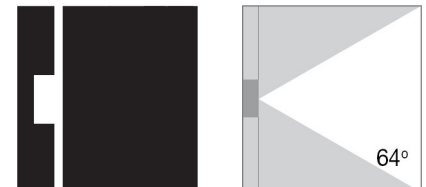

TECHNICAL DATA SHEET - DENTRO 3 - 12922 - RECESSED WALL LUMINAIRE

12922
3 x CREE LED
Rated Luminaire Luminous Flux: 256lm
Rated input power: 3 x 1W
Luminaire Efficiency: 110lm/W
Input Voltage: 100-240V

Product Description

Dentro is a stylish recessed lighting scheme that uses Eco-friendly, Warm White Cree LED bulbs to create a modern, bright lighting scheme that effortlessly highlights your garden's best bits and looks great alongside steps or decking!

Technical Data

Product Data	Recessed Wall Luminaire
Wattage	3 x 1W
Color Temperature	3000K
Rated Luminaire Luminous Flux	256lm
IP Rating	65
Beam Angle	64°
Frequency Range	50-60Hz
CRI	Ra>80
Power Factor	>0.9
Material	Aluminium body + Temper glass
Finish	Silver Grey
Warranty	2 Years
Applications	Residential, Outdoor

Options

Color Temperature	3000K, 4000K, 6000K
Finish	Dark Grey / Silver / White / Black / Rust