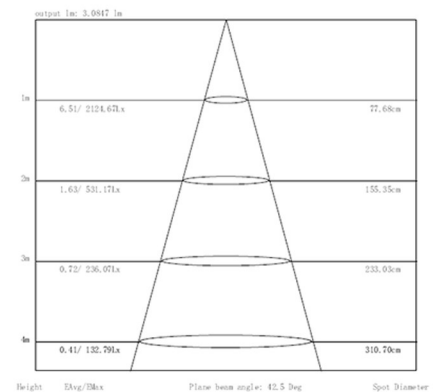

RECESSED WALL LUMINAIRE

TECHNICAL DATA SHEET - DENTRO 3 - 12922 - RECESSED WALL LUMINAIRE

12922
 3 x CREE LED
 Rated Luminaire Luminous Flux: 256lm
 Rated input power: 3 x 1W
 Luminaire Efficiency: 110lm/W
 Input Voltage: 100-240V

Technical Data

Product Data	Recessed Wall Luminaire
Wattage	3 x 1W
Color Temperature	3000K
Rated Luminaire Luminous Flux	256lm
IP Rating	65
Beam Angle	64°
Frequency Range	50-60Hz
CRI	Ra>80
Power Factor	>0.9
Material	Aluminium body + Temper glass
Finish	Silver Grey
Warranty	2 Years
Applications	Residential, Outdoor