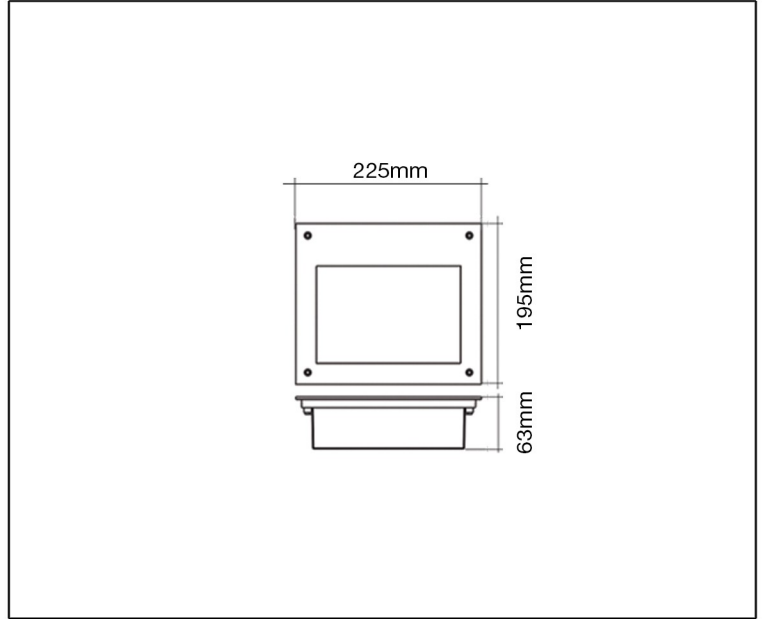

SYV[®]
design

RECESSED WALL LUMINAIRE

TECHNICAL DATA SHEET - DENTRO 5 - 13284 - RECESSED WALL LUMINAIRE

13284
 5 x CREE LED
 Rated Luminaire Luminous Flux: 423lm
 Rated input power: 5 x 1W
 Luminaire Efficiency: 84.5lm/W
 Input Voltage: 100-240V

Technical Data

Product Data	Recessed Wall Luminaire
Wattage	5 x 1W
Color Temperature	3000K
Rated Luminaire Luminous Flux	423lm
IP Rating	65
Beam Angle	87°
Frequency Range	50-60Hz
CRI	Ra>80
Power Factor	>0.9
Material	Aluminium body + Temper glass
Finish	Silver Grey
Warranty	2 Years
Applications	Residential, Outdoor