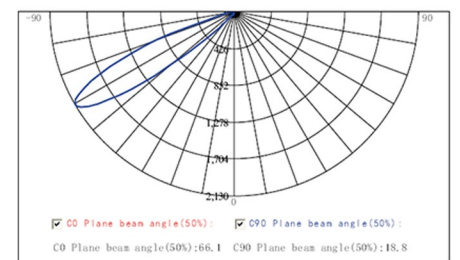

SYV[®]
design

RECESSED WALL LUMINAIRE

TECHNICAL DATA SHEET - DENTRO 5 - 13284 - RECESSED WALL LUMINAIRE

13284
 5 x CREE LED
 Rated Luminaire Luminous Flux: 423lm
 Rated input power: 5 x 1W
 Luminaire Efficiency: 84.5lm/W
 Input Voltage: 100-240V

Technical Data

Product Data	Recessed Wall Luminaire
Wattage	5 x 1W
Color Temperature	3000K
Rated Luminaire Luminous Flux	423lm
IP Rating	65
Beam Angle	87°
Frequency Range	50-60Hz
CRI	Ra>80
Power Factor	>0.9
Material	Aluminium body + Temper glass
Finish	Silver Grey
Warranty	2 Years
Applications	Residential, Outdoor