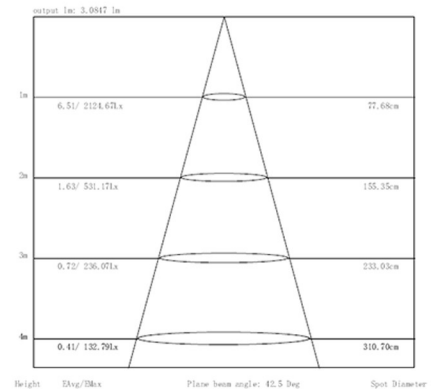

SYV[®]
design

RECESSED WALL LUMINAIRE

TECHNICAL DATA SHEET - DENTRO 5 - 13284 - RECESSED WALL LUMINAIRE

13284
 5 x CREE LED
 Rated Luminaire Luminous Flux: 423lm
 Rated input power: 5 x 1W
 Luminaire Efficiency: 84.5lm/W
 Input Voltage: 100-240V

Technical Data

Product Data	Recessed Wall Luminaire
Wattage	5 x 1W
Color Temperature	3000K
Rated Luminaire Luminous Flux	423lm
IP Rating	65
Beam Angle	87°
Frequency Range	50-60Hz
CRI	Ra>80
Power Factor	>0.9
Material	Aluminium body + Temper glass
Finish	Silver Grey
Warranty	2 Years
Applications	Residential, Outdoor