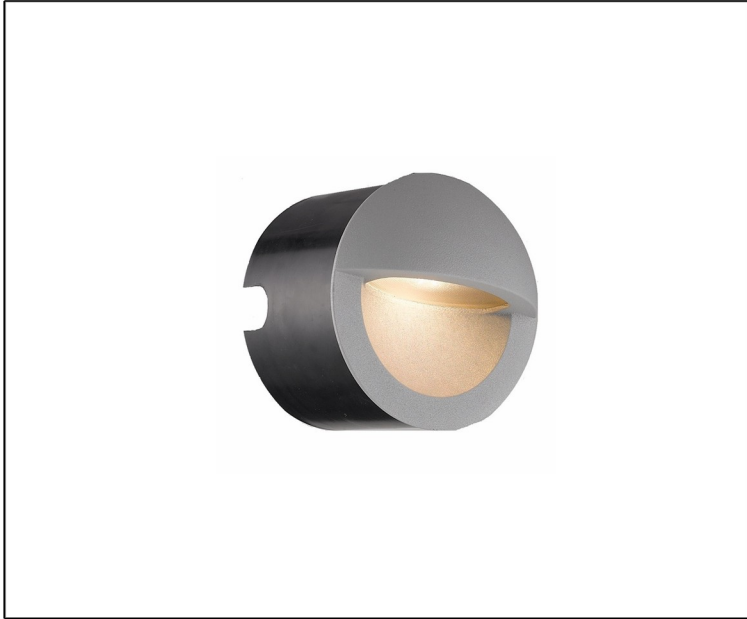

SYV[®]
design

RECESSED WALL LUMINAIRE

TECHNICAL DATA SHEET - HOJA - 13597 - RECESSED WALL LUMINAIRE

13597
 CREE LED
 Rated Luminaire Luminous Flux: 96lm
 Rated input power: 3W
 Luminaire Efficiency: 32lm/W
 Input Voltage: 100-240V

Product Description

A smart, fashionable and contemporary recessed light. The Velor has many applications including garden and pathway lighting. The Velor is made from high quality aluminium, nickel satin polish, together with the high power Cree LED lamp that you can be assured of many years of low power garden lighting.

Technical Data

Product Data	Recessed Wall Luminaire
Wattage	3W
Color Temperature	3000K
Rated Luminaire Luminous Flux	96lm
IP Rating	54
Beam Angle	48°
Frequency Range	50-60Hz
CRI	Ra>80
Power Factor	>0.9
Material	Die cast luminum body + Temper glass + Stainless steel cover
Finish	Nickle Satin
Warranty	2 Years
Applications	Residential, Outdoor