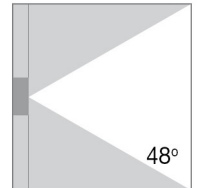

SYV[®]
design

RECESSED WALL LUMINAIRE

TECHNICAL DATA SHEET - HOJA - 13597 - RECESSED WALL LUMINAIRE

13597
 CREE LED
 Rated Luminaire Luminous Flux: 96lm
 Rated input power: 3W
 Luminaire Efficiency: 32lm/W
 Input Voltage: 100-240V

Technical Data

Product Data	Recessed Wall Luminaire
Wattage	3W
Color Temperature	3000K
Rated Luminaire Luminous Flux	96lm
IP Rating	54
Beam Angle	48°
Frequency Range	50-60Hz
CRI	Ra>80
Power Factor	>0.9
Material	Die cast luminum body + Temper glass + Stainless steel cover
Finish	Nickle Satin
Warranty	2 Years
Applications	Residential, Outdoor