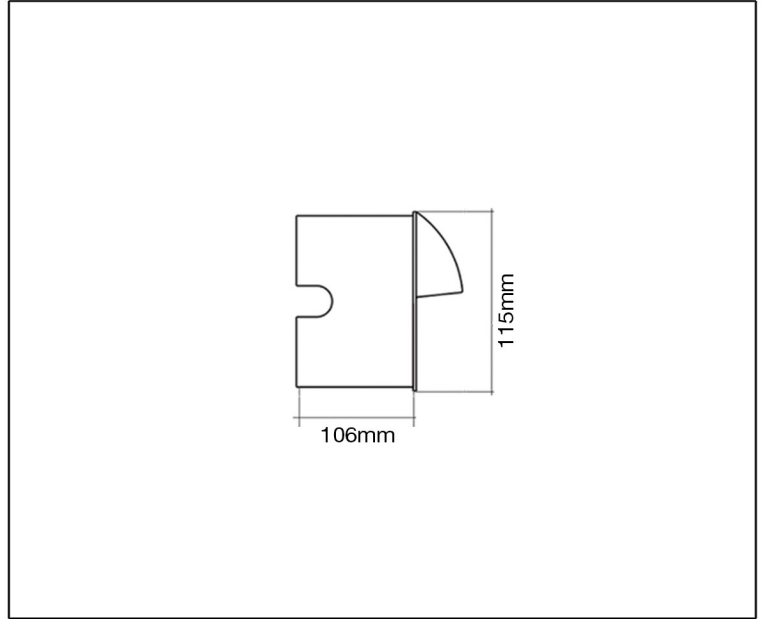

SYV[®]
design

RECESSED WALL LUMINAIRE

TECHNICAL DATA SHEET - HOJA - 13597 - RECESSED WALL LUMINAIRE

13597
 CREE LED
 Rated Luminaire Luminous Flux: 96lm
 Rated input power: 3W
 Luminaire Efficiency: 32lm/W
 Input Voltage: 100-240V

Technical Data

Product Data	Recessed Wall Luminaire
Wattage	3W
Color Temperature	3000K
Rated Luminaire Luminous Flux	96lm
IP Rating	54
Beam Angle	48°
Frequency Range	50-60Hz
CRI	Ra>80
Power Factor	>0.9
Material	Die cast luminum body + Temper glass + Stainless steel cover
Finish	Nickle Satin
Warranty	2 Years
Applications	Residential, Outdoor