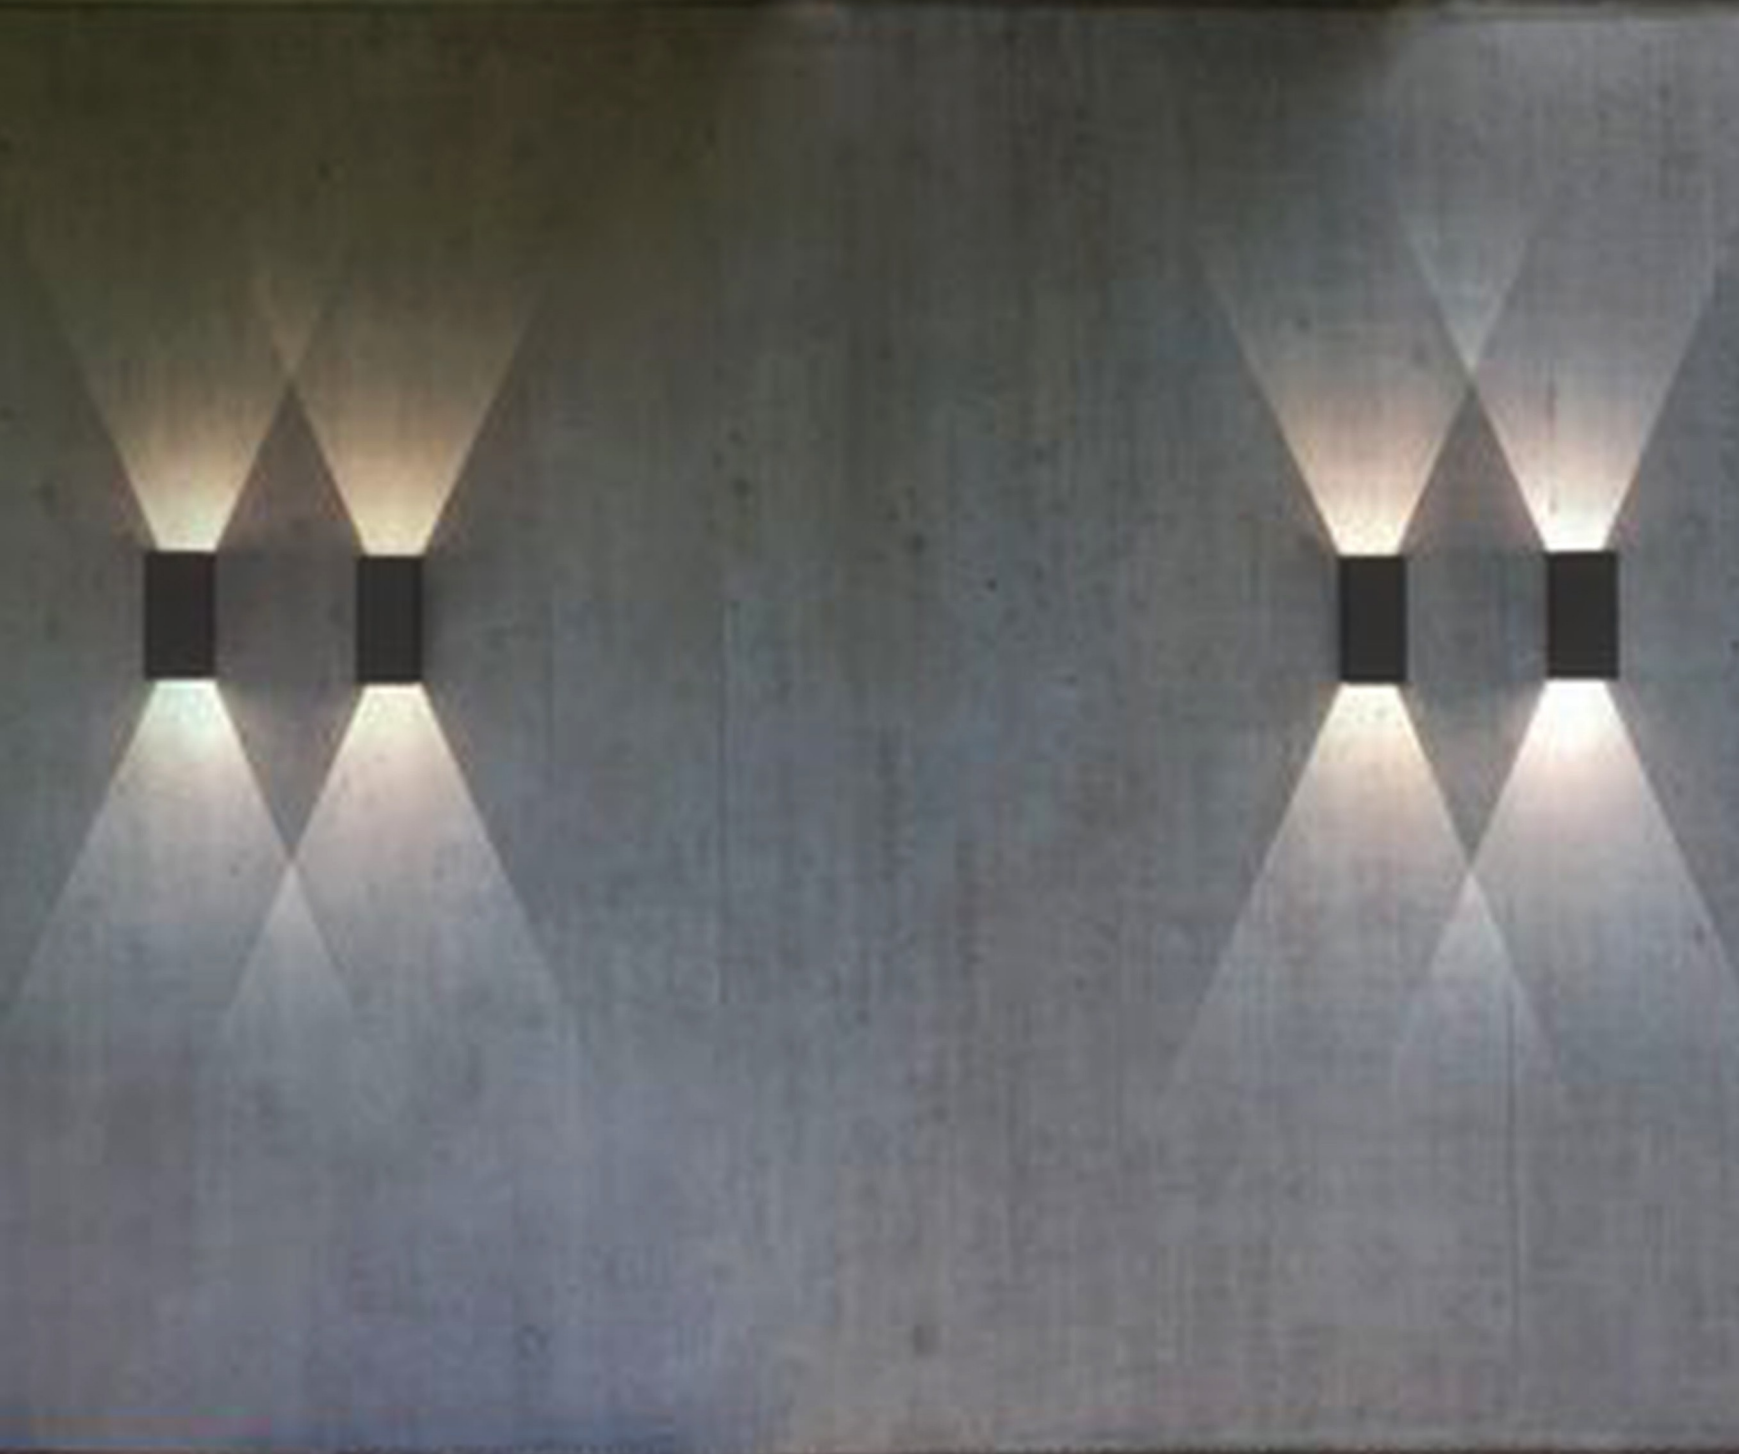

SYV[®]
design

WALL LUMINAIRE

TECHNICAL DATA SHEET - LUZ - 14696 - WALL LUMINAIRE

14696
 CREE LED
 Rated Luminaire Luminous Flux: 816lm
 Rated input power: 2 x 6W
 Luminaire Efficiency: 68lm/W
 Input Voltage: 220-240V

Product Description

The LUZ Lighting -wall light in dark grey IP54 is a professional and attractive light choice which is designed to provide powerful light reflection and illumination when used in a range of residential and commercial applications.