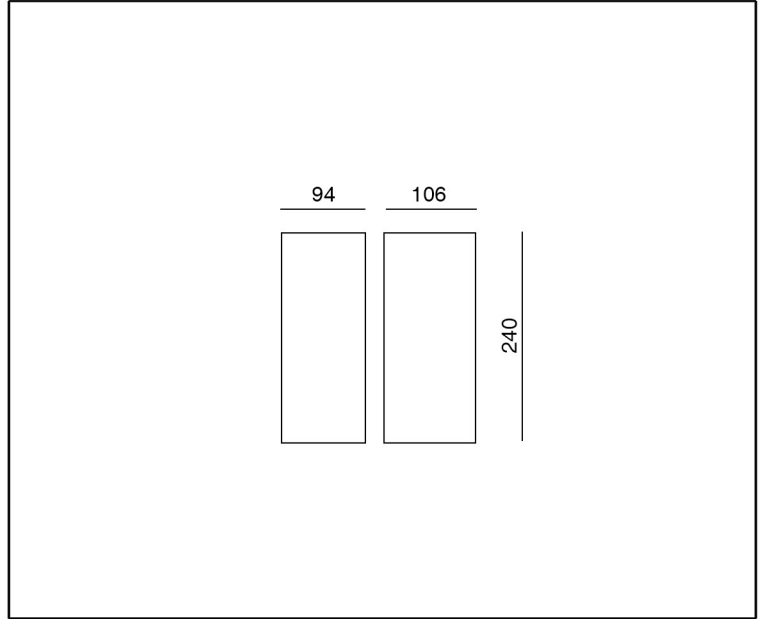

SYV[®]
design

WALL LUMINAIRE

TECHNICAL DATA SHEET - LUZ - 14696 - WALL LUMINAIRE

14696
 CREE LED
 Rated Luminaire Luminous Flux: 816lm
 Rated input power: 2 x 6W
 Luminaire Efficiency: 68lm/W
 Input Voltage: 220-240V

Product Description

The LUZ Lighting -wall light in dark grey IP54 is a professional and attractive light choice which is designed to provide powerful light reflection and illumination when used in a range of residential and commercial applications.

Technical Data

Product Data	Wall Luminaire
Wattage	2 x 6W
Color Temperature	3000K
Rated Luminaire luminous flux	816lm
IP Rating	54
Frequency Range	50-60Hz
CRI	>80
Power Factor	>0.9
Material	Aluminium body + Opal PC
Finish	Dark Grey
Life Span	30,000Hrs
Warranty	3 Years
Applications	Hospitality, Commercial, etc.