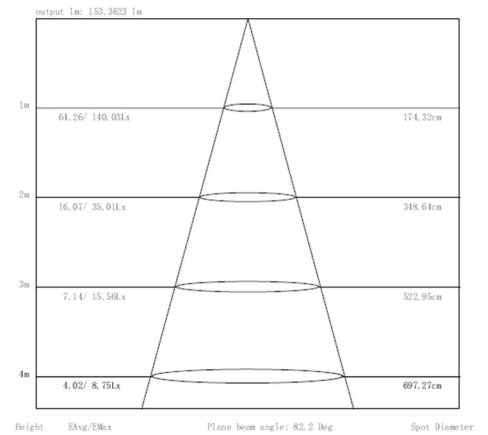

SYV[®]
design

RECESSED WALL LUMINAIRE

TECHNICAL DATA SHEET - SCALA - 12920 - RECESSED WALL LUMINAIRE

12920
LED
Rated Luminaire Luminous Flux: 166lm
Rated input power: 3.2W
Luminaire Efficiency: 3lm/W
Input Voltage: 100-240V

Technical Data

Product Data	Recessed Wall Luminaire
Wattage	3.2W
Color Temperature	3000K
Rated Luminaire Luminous Flux	166lm
IP Rating	54
Beam Angle	89°
Frequency Range	50-60Hz
CRI	Ra>80
Power Factor	>0.9
Material	Aluminum body + Opal PC
Finish	Silver Grey
Warranty	2 Years
Applications	Residential, Outdoor