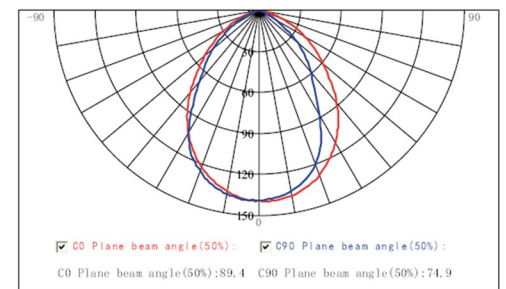

SYV[®]
design

RECESSED WALL LUMINAIRE

TECHNICAL DATA SHEET - SCALA - 12920 - RECESSED WALL LUMINAIRE

12920
LED
Rated Luminaire Luminous Flux: 166lm
Rated input power: 3.2W
Luminaire Efficiency: 3lm/W
Input Voltage: 100-240V

Technical Data

Product Data	Recessed Wall Luminaire
Wattage	3.2W
Color Temperature	3000K
Rated Luminaire Luminous Flux	166lm
IP Rating	54
Beam Angle	89°
Frequency Range	50-60Hz
CRI	Ra>80
Power Factor	>0.9
Material	Aluminum body + Opal PC
Finish	Silver Grey
Warranty	2 Years
Applications	Residential, Outdoor