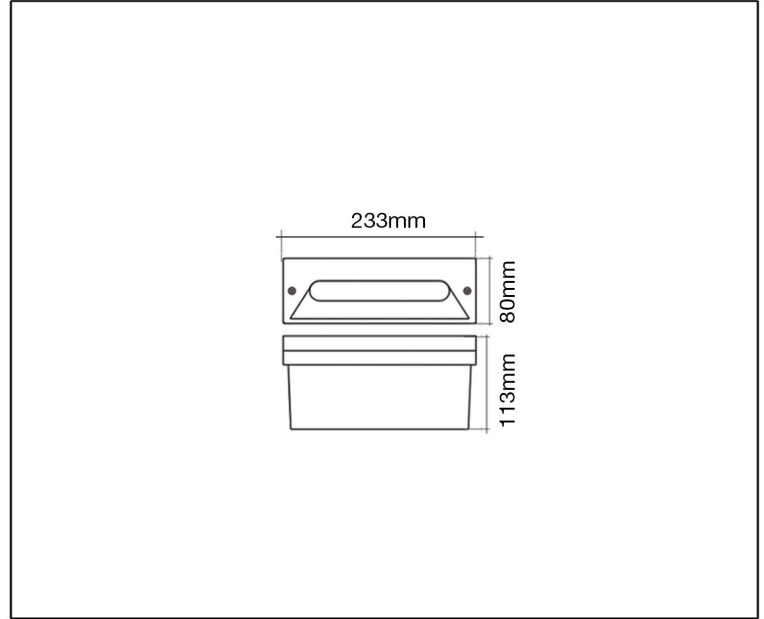

SYV[®]
design

RECESSED WALL LUMINAIRE

TECHNICAL DATA SHEET - SCALA - 12920 - RECESSED WALL LUMINAIRE

12920
LED
Rated Luminaire Luminous Flux: 166lm
Rated input power: 3.2W
Luminaire Efficiency: 3lm/W
Input Voltage: 100-240V

Technical Data

Product Data	Recessed Wall Luminaire
Wattage	3.2W
Color Temperature	3000K
Rated Luminaire Luminous Flux	166lm
IP Rating	54
Beam Angle	89°
Frequency Range	50-60Hz
CRI	Ra>80
Power Factor	>0.9
Material	Aluminum body + Opal PC
Finish	Silver Grey
Warranty	2 Years
Applications	Residential, Outdoor