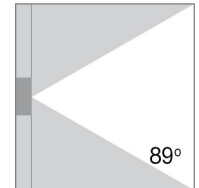

SYV[®]
design

RECESSED WALL LUMINAIRE

TECHNICAL DATA SHEET - SCALA - 12920 - RECESSED WALL LUMINAIRE

12920
LED
Rated Luminaire Luminous Flux: 166lm
Rated input power: 3.2W
Luminaire Efficiency: 3lm/W
Input Voltage: 100-240V

Technical Data

Product Data	Recessed Wall Luminaire
Wattage	3.2W
Color Temperature	3000K
Rated Luminaire Luminous Flux	166lm
IP Rating	54
Beam Angle	89°
Frequency Range	50-60Hz
CRI	Ra>80
Power Factor	>0.9
Material	Aluminum body + Opal PC
Finish	Silver Grey
Warranty	2 Years
Applications	Residential, Outdoor