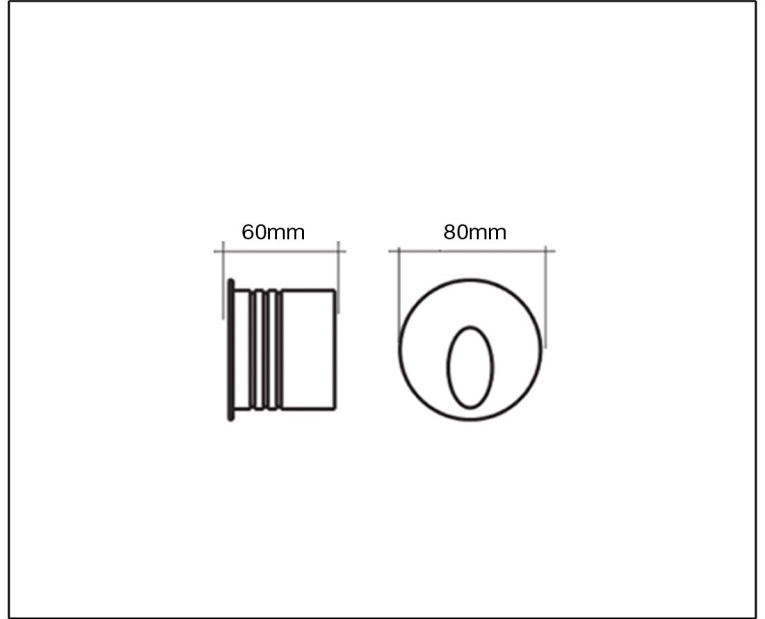

SYV[®]
design

RECESSED
WALL LUMINAIRE

TECHNICAL DATA SHEET - VELOR R - 12931 - RECESSED WALL LUMINAIRE

12931
 CREE LED
 Rated Luminaire Luminous Flux: 108lm
 Rated input power: 3W
 Luminaire Efficiency: 36lm/W
 Input Voltage: 100-240V

Technical Data

| | |
|-------------------------------|-------------------------------------|
| Product Data | Recessed Wall Luminaire |
| Wattage | 3W |
| Color Temperature | 3000K |
| Rated Luminaire Luminous Flux | 108lm |
| IP Rating | 54 |
| Beam Angle | 78° |
| Frequency Range | 50-60Hz |
| CRI | Ra>80 |
| Power Factor | >0.9 |
| Material | Aluminium body + Nickel satin cover |
| Finish | Nickle Satin |
| Warranty | 2 Years |
| Applications | Residential, Outdoor |