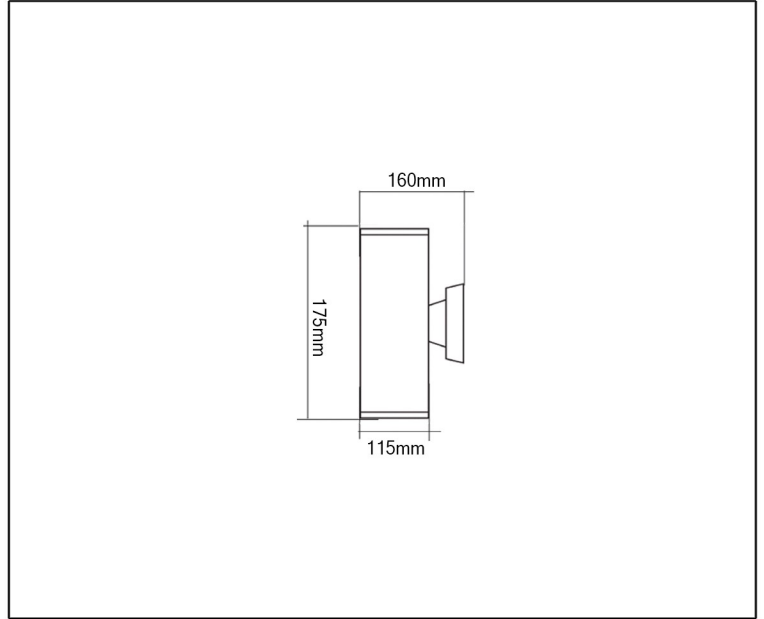

**SYV**  
design

WALL LUMINAIRE

## TECHNICAL DATA SHEET - ACE 1 - 11191 - WALL LUMINAIRE

11191  
 Lamp type: E27 PAR30  
 Rated input power: 75W Max  
 Input voltage: 220-240V

### Product Description

A modern wall fitting with E27 Par 30 75 W, 240 V, made of die casting aluminum & temper glass. It is designed in cubical shape with its lights flashing down the surface.

### Technical Data

Product Data	Wall Luminaire
Wattage	75W Max
IP	54
Material	Die Cast Aluminium Temper Glass
Finish	Grey
Life Span	30,000Hrs
Warranty	3 Years
Applications	Residential, Commercial, Hospitality