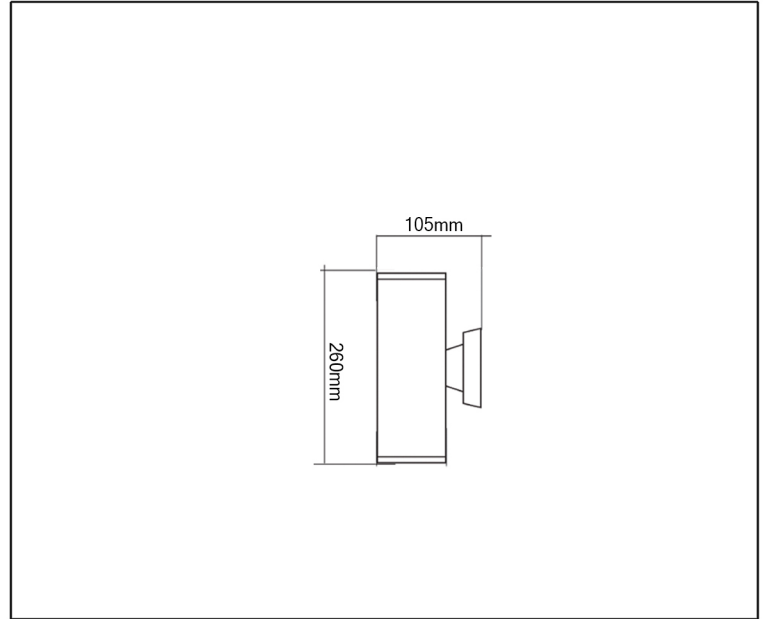

SYV[®]
design

WALL LUMINAIRE

TECHNICAL DATA SHEET - ACE 2LT - 11194 - WALL LUMINAIRE

11194
 Lamp type: 2 x E27 PAR30
 Rated input power: 2 x 75W Max
 Input voltage: 220-240V

Product Description

A modern surface mounted ceiling fitting light with 2 x E27 Par 30 75 W, 240 V, made of die casting aluminum & temper glass. The fixture features an appealing cubical profile with dual-ended lighting perfect for accent and wall wash lighting.

Technical Data

Product Data	Wall Luminaire
Wattage	2 x 75W Max
IP	54
Material	Die Cast Aluminium Temper Glass
Finish	Dark Grey
Life Span	30,000Hrs
Warranty	3 Years
Applications	Residential, Commercial, Hospitality