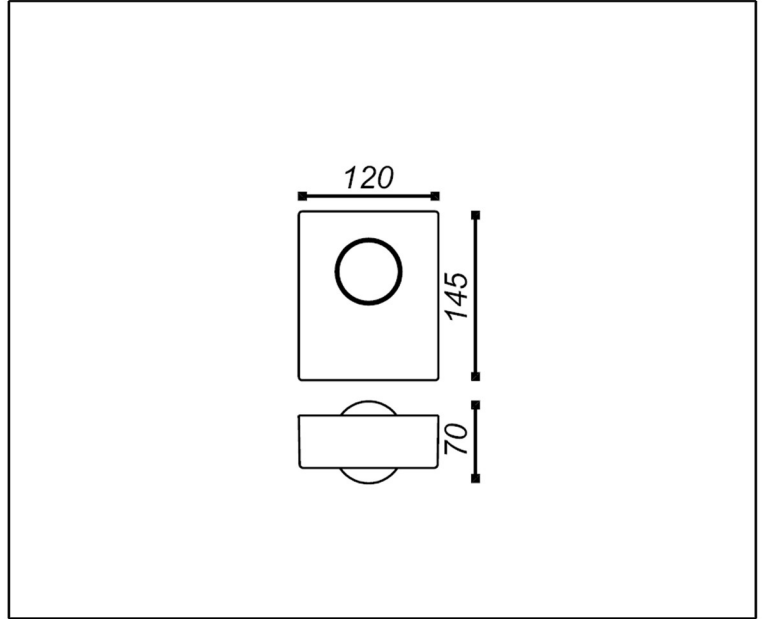

SYV[®]
design

WALL LUMINAIRE

TECHNICAL DATA SHEET - BOJ - 14666 - WALL LUMINAIRE

14666
 CREE LED
 Rated Luminaire Luminous Flux: 345lm
 Rated input power: 2 x 3W
 Luminaire Efficiency: 58lm/W
 Input Voltage: 220-240V

Technical Data

Product Data	Wall Luminaire
Wattage	2 x 6W
Color Temperature	3000K
Rated Luminaire luminous flux	345lm
IP Rating	54
Frequency Range	50-60Hz
CRI	>80
Power Factor	>0.9
Material	Aluminium body
Finish	White
Life Span	20,000Hrs
Warranty	2 Years
Applications	Residential, Hospitality, Commercial, etc.