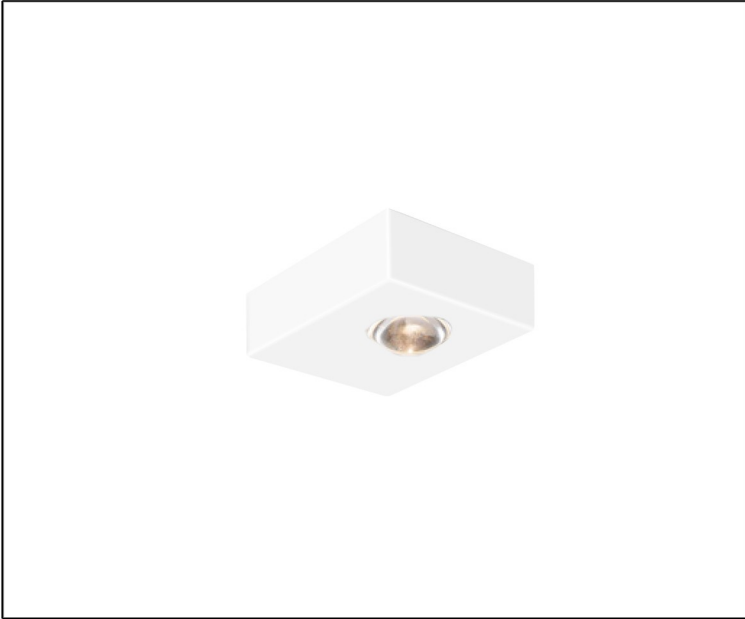

SYV[®]
design

WALL LUMINAIRE

TECHNICAL DATA SHEET - BOJ - 14666 - WALL LUMINAIRE

14666
 CREE LED
 Rated Luminaire Luminous Flux: 345lm
 Rated input power: 2 x 3W
 Luminaire Efficiency: 58lm/W
 Input Voltage: 220-240V

Product Description

A modern outdoor surface mounted fitting serves many purposes. It welcomes guests at your door, it lights your way, & it provides visual interest to architectural detailing. A clean, modern design with its white finish will light up your exterior space.

Technical Data

Product Data	Wall Luminaire
Wattage	2 x 6W
Color Temperature	3000K
Rated Luminaire luminous flux	345lm
IP Rating	54
Frequency Range	50-60Hz
CRI	>80
Power Factor	>0.9
Material	Aluminium body
Finish	White
Life Span	20,000Hrs
Warranty	2 Years
Applications	Residential, Hospitality, Commercial, etc.