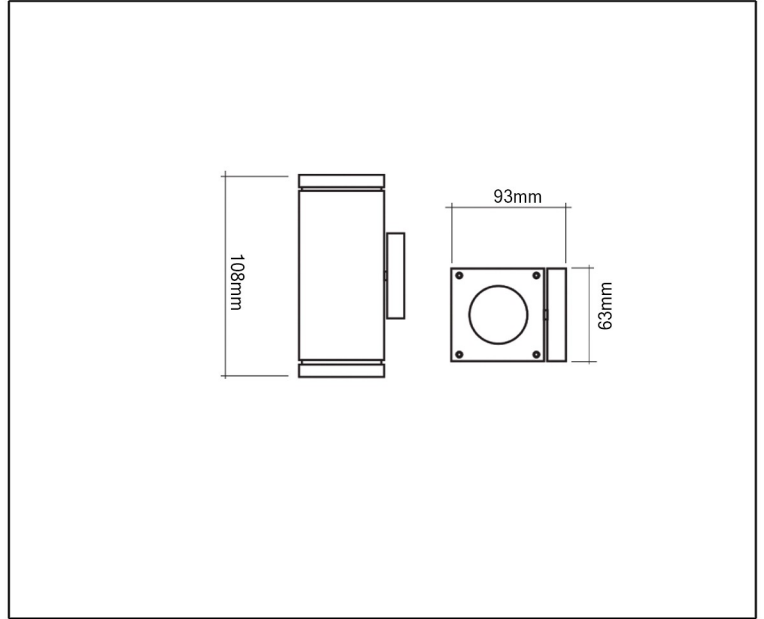

SYV[®]
design

WALL LUMINAIRE

TECHNICAL DATA SHEET - DOBULET - 13581 - WALL LUMINAIRE

13581
 Lamp type: GU10
 Rated input power: 11W Max
 Input voltage: 220-240V

Product Description

This wall mounted light provides accent lighting on the exterior of your home or garden by casting a stunning light effect down the walls. This wall light is designed perfect for complimenting any area it is placed within, and can easily delivering a sleek appearance and soft yet bright light that is easy on the eyes.

Technical Data

| | |
|--------------|--------------------------------------|
| Product Data | Wall Luminaire |
| Wattage | 11W Max |
| IP | 54 |
| Material | Die Cast Aluminium Temper Glass |
| Finish | Dark Grey |
| Life Span | 30,000Hrs |
| Warranty | 3 Years |
| Applications | Residential, Commercial, Hospitality |