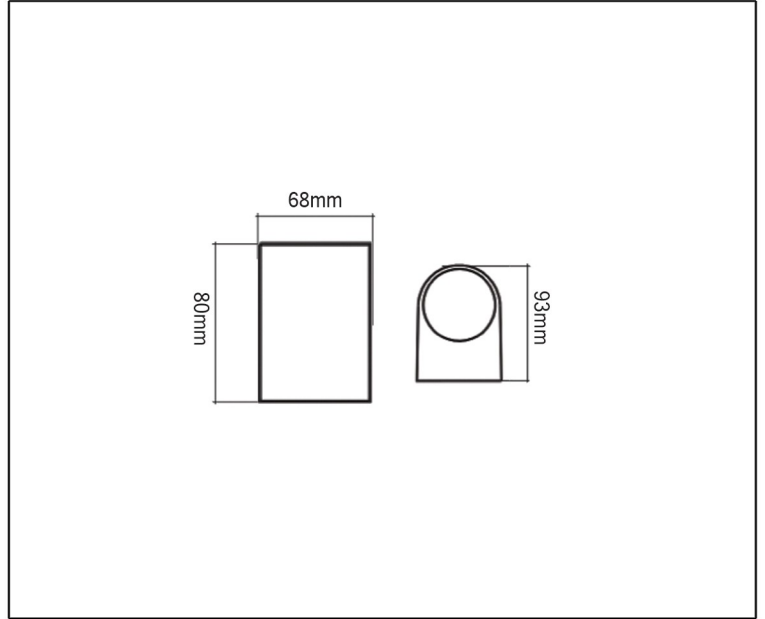

SYV[®]
design

WALL LUMINAIRE

TECHNICAL DATA SHEET - ENIRE - 13576 - WALL LUMINAIRE

13576
 Lamp type: GU10
 Rated input power: 11W Max
 Input voltage: 220-240V

Product Description

Modern style is the main visual feature of the Enire outdoor wall light. This simple yet lovely smooth design supplied with a high power 11 watt GU10 this fitting looks great at both high and low levels.

Technical Data

Product Data	Wall Luminaire
Wattage	11W Max
IP	54
Material	Die Cast Aluminium Temper Glass
Finish	Dark Grey
Life Span	30,000Hrs
Warranty	3 Years
Applications	Residential, Commercial, Hospitality