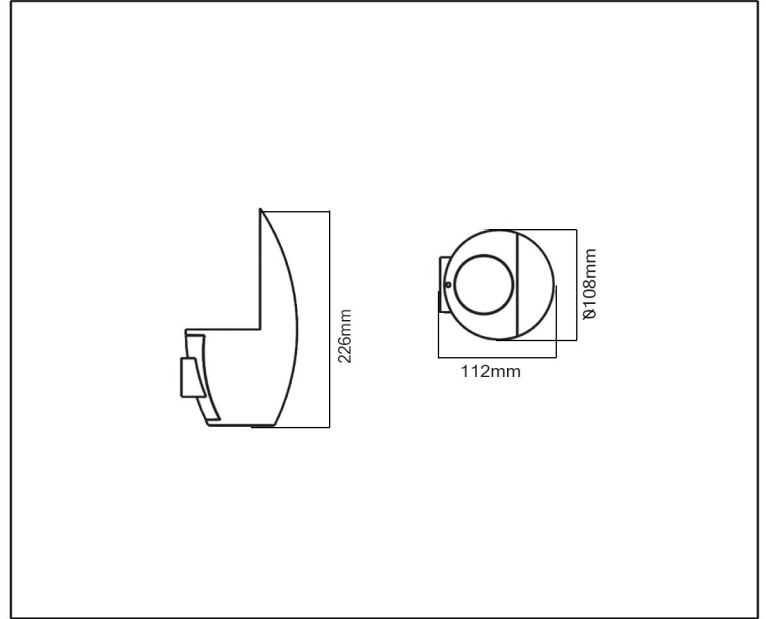

SYV[®]
design

WALL LUMINAIRE

TECHNICAL DATA SHEET - HERCULES - 12109 - WALL LUMINAIRE

12109
 Lamp type: GU10
 Rated input power: 11W Max
 Input voltage: 220-240V

Product Description

Outdoor lights play a very significant role in the aesthetics of the house. Apart from the visual appeal, the outside light is also important for other reasons like safety, illumination. Hercules is a beautiful outdoor lamp designed in its unique shape, temper glass & a dark grey finishing.

Technical Data

Product Data	Wall Luminaire
Wattage	11W Max
IP	54
Material	Die Cast Aluminium Temper Glass
Finish	Dark Grey
Life Span	30,000Hrs
Warranty	3 Years
Applications	Residential, Commercial, Hospitality