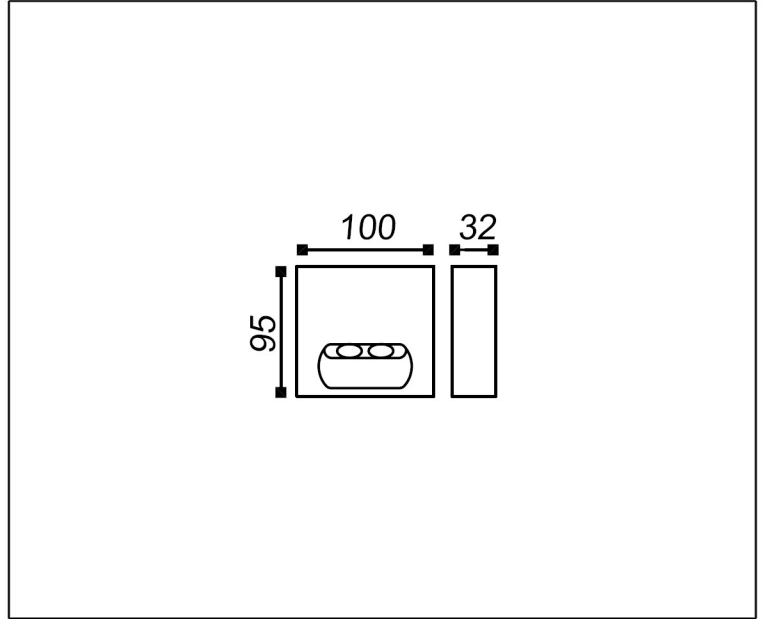

SYV[®]

design

WALL LUMINAIRE

TECHNICAL DATA SHEET - KISTE - 13583 - WALL LUMINAIRE

13583
 2 x Cree LED
 Rated Luminaire luminous flux: 101lm
 Rated input power: 2 x 1W
 Luminaire efficiency: 51lm/w
 Input voltage: 100-240V

Product Description

The Kiste Cree LED surface mounted Light is a professional and reliable outdoor step/wall light solution which is perfect for delivering a soft yet bright illumination. This light offers high illumination with the use of 2 x 1W Cree LEDs.

Technical Data

Product Data	Wall Luminaire
Wattage	2 x 1W
Color Temperature	3000K
Rated Luminaire Luminous Flux	101lm
IP	54
Beam Angle	36°
Frequency Range	50-60Hz
CRI	Ra>80
Power Factor	>0.9
Material	Die Cast Aluminium Temper Glass
Finish	Dark Grey
Life Span	20,000Hrs
Warranty	2 Years
Applications	Residential, Commercial, Hospitality