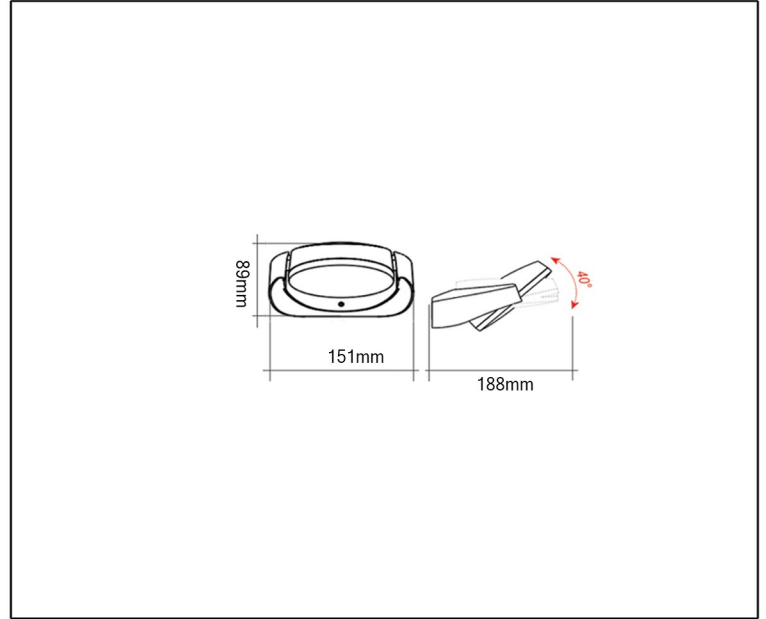

**SYV**<sup>®</sup>  
design

WALL LUMINAIRE

## TECHNICAL DATA SHEET - KRIPPER WALL - 13802 - WALL LUMINAIRE

13802  
 Bridgelux LED  
 Rated Luminaire luminous flux: 475lm  
 Rated input power: 6W  
 Luminaire efficiency: 80lm/w  
 Input voltage: 100-240V

### Technical Data

Product Data	Wall Luminaire
Wattage	6W
Color Temperature	3000K
Rated Luminaire Luminous Flux	475lm
IP	54
Beam Angle	118°
Frequency Range	50-60Hz
CRI	Ra>80
Power Factor	>0.9
Material	Aluminium Diffuser + Opal PC Diffuser
Finish	Dark Grey
Life Span	20,000Hrs
Warranty	2 Years
Applications	Residential, Commercial, Hospitality