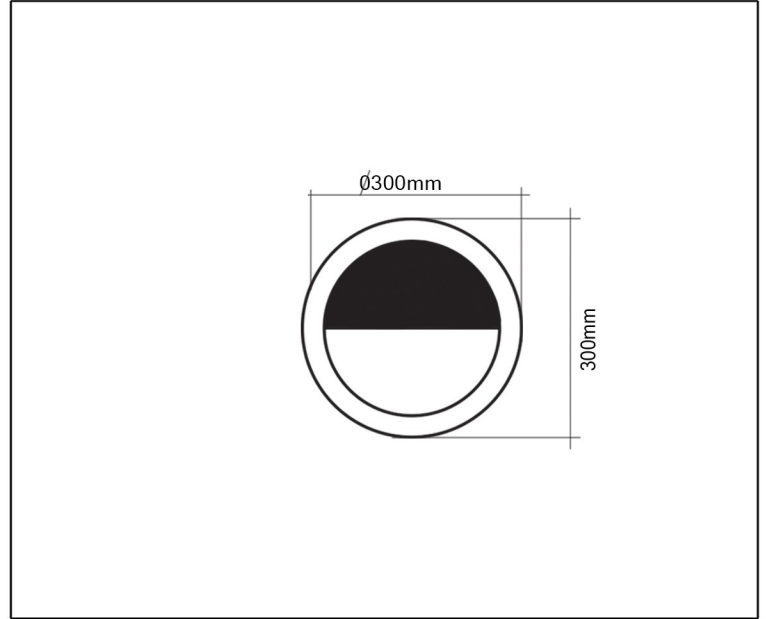

**SYV**<sup>®</sup>  
design

WALL LUMINAIRE

## TECHNICAL DATA SHEET - LEADER CIRCLE - 11781 - WALL LUMINAIRE

11781  
 Lamp type: E27  
 Rated input power: 23W Max  
 Input voltage: 220-240V

### Technical Data

Product Data	Wall Luminaire
Wattage	23W Max
IP	66
Material	UV Stabilized + fireproof body + Diffuser
Finish	Black
Life Span	50,000Hrs
Warranty	5 Years
Applications	Residential, Commercial, Hospitality