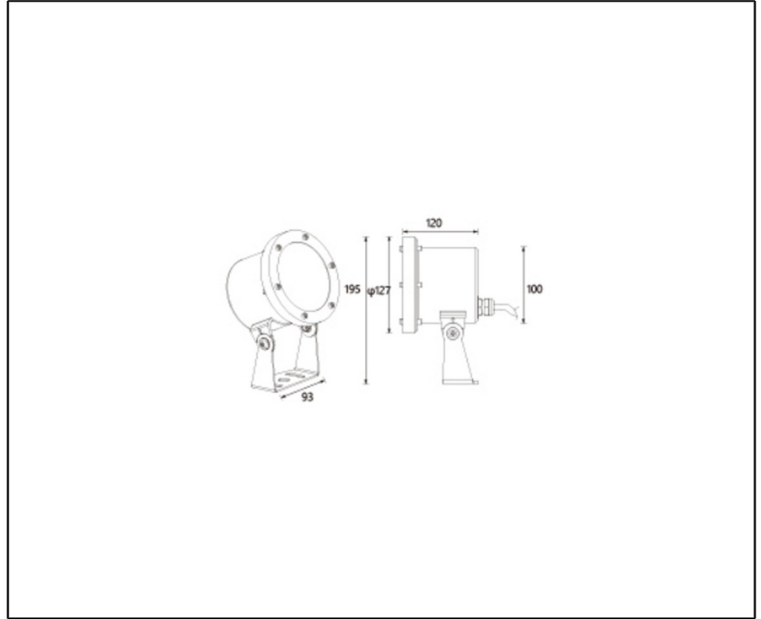

SYV[®]
design

UNDERWATER LIGHT

TECHNICAL DATA SHEET - MODO - 15126 - UNDERWATER LUMINAIRE

Product Description

Modo is fully submersible and perfectly sealed, waterproof light that adds a dazzle of color underwater. It is ideal for aquarium, fountain or pond that promises ideal atmosphere and beauty to your outdoors.

Technical Data

Product Data	Underwater Luminaire
LED Brand	Osram LED
Wattage	18W
Color Temperature	3000K
Rated Luminaire Luminous Flux	1500lm
Beam Angle	30°
Frequency Range	50-60Hz
CRI	Ra>80
Power Factor	>0.9
Material	Hard chrome-plated stainless steel
Finish	Grey
Life Span	50,000Hrs
Warranty	5 Years
Applications	Commercial, Hospitality, Outdoor

Options

Dimmable	1-10V, Triac, Dali, Others
Color Temperature	3000K - 6000K, RGB
Beam Angle	9°, 15°, 20°, 45°