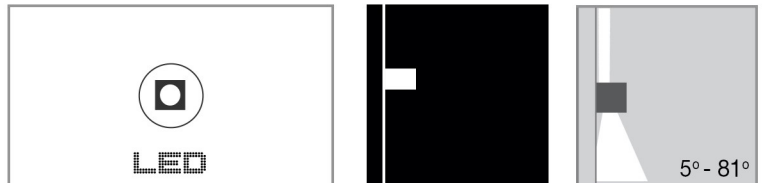

SYV
design

WALL LUMINAIRE

TECHNICAL DATA SHEET - PAIO - 12918 - WALL LUMINAIRE

12918
 2 x Cree LED
 Rated Luminaire luminous flux: 236lm
 Rated input power: 2 x 3W
 Luminaire efficiency: 39lm/w
 Input voltage: 100-240V

Technical Data

| | |
|-------------------------------|--------------------------------------|
| Product Data | Wall Luminaire |
| Wattage | 2 x 3W |
| Color Temperature | 3000K |
| Rated Luminaire Luminous Flux | 236lm |
| IP | 54 |
| Beam Angle | 5° - 81° |
| Frequency Range | 50-60Hz |
| CRI | Ra>80 |
| Power Factor | >0.9 |
| Material | Die Cast Aluminium Temper Glass |
| Finish | Dark Grey |
| Life Span | 20,000Hrs |
| Warranty | 2 Years |
| Applications | Residential, Commercial, Hospitality |