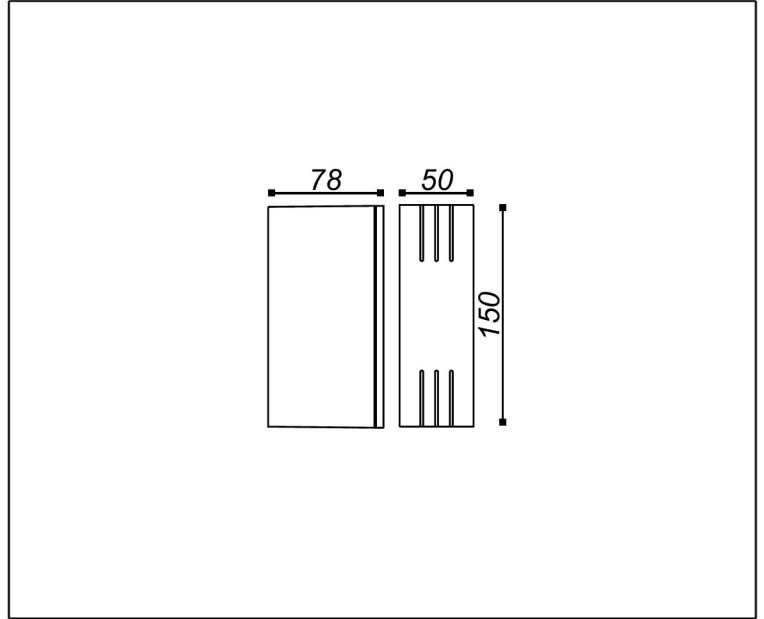

SYV
design

WALL LUMINAIRE

TECHNICAL DATA SHEET - PAIO - 12918 - WALL LUMINAIRE

12918
 2 x Cree LED
 Rated Luminaire luminous flux: 236lm
 Rated input power: 2 x 3W
 Luminaire efficiency: 39lm/w
 Input voltage: 100-240V

Technical Data

| | |
|-------------------------------|--------------------------------------|
| Product Data | Wall Luminaire |
| Wattage | 2 x 3W |
| Color Temperature | 3000K |
| Rated Luminaire Luminous Flux | 236lm |
| IP | 54 |
| Beam Angle | 5° - 81° |
| Frequency Range | 50-60Hz |
| CRI | Ra>80 |
| Power Factor | >0.9 |
| Material | Die Cast Aluminium Temper Glass |
| Finish | Dark Grey |
| Life Span | 20,000Hrs |
| Warranty | 2 Years |
| Applications | Residential, Commercial, Hospitality |