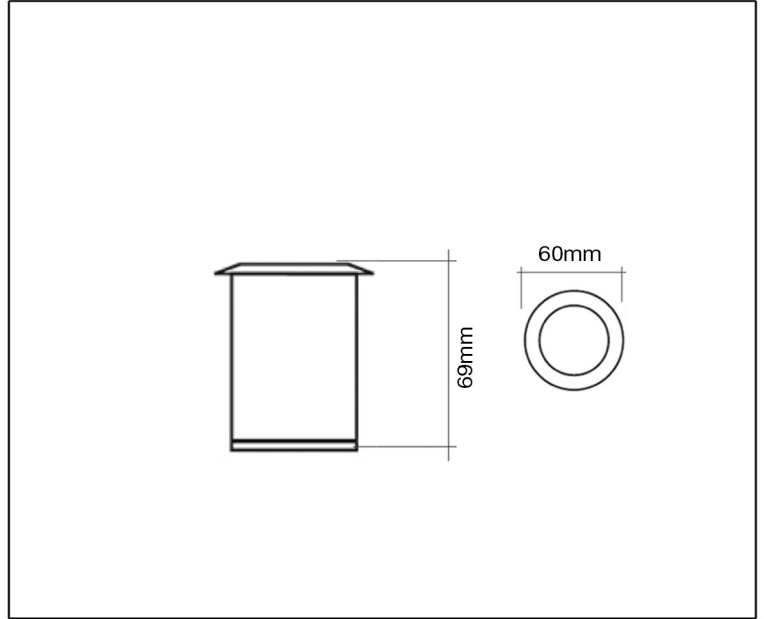

## TECHNICAL DATA SHEET - PICNO - 12928 - INGROUND LUMINAIRE

12928  
 CREE LED  
 Rated Luminaire Luminous Flux: 90lm  
 Rated input power: 1W  
 Luminaire Efficiency: 90lm/W  
 Input Voltage: 100-240V

### Product Description

This is a Picno recessed/In-ground outdoor light. This is the Beam four outdoor wall light with a painted silver finish. This fitting can also be mounted into decking and can be used as a walkover. This wall light creates attractive lighting effects on walls in homes and commercial settings. It emits light upwards and downwards & at the sides to create a great outdoor ambiance.

### Technical Data

Product Data	Inground Luminaire
Wattage	1W
Color Temperature	3000K
Rated Luminaire Luminous Flux	90lm
IP Rating	65
Frequency Range	50-60Hz
CRI	Ra>80
Power Factor	>0.9
Material	Aluminum Body + Stainless Steel cover
Finish	Silver Grey
Warranty	2 Years
Applications	Residential, Outdoor, Hospitality