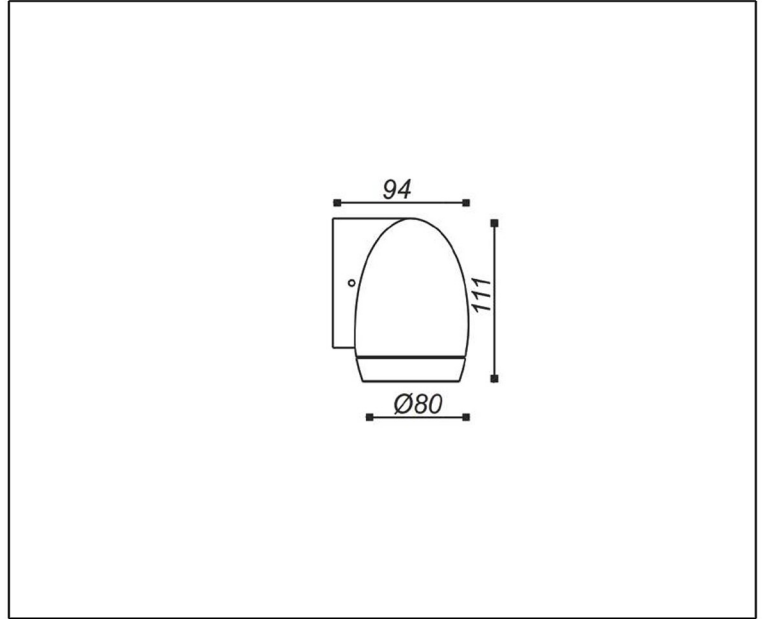

**SYV**<sup>®</sup>

WALL LUMINAIRE

## TECHNICAL DATA SHEET - SCHIVO - 12110 - WALL LUMINAIRE

12110  
 Lamp type: GU10  
 Rated input power: 11W Max  
 Input voltage: 220-240V

### Technical Data

Product Data	Wall Luminaire
Wattage	11W Max
IP	54
Material	Die Cast Aluminium Temper Glass
Finish	Dark Grey
Life Span	30,000Hrs
Warranty	3 Years
Applications	Residential, Commercial, Hospitality