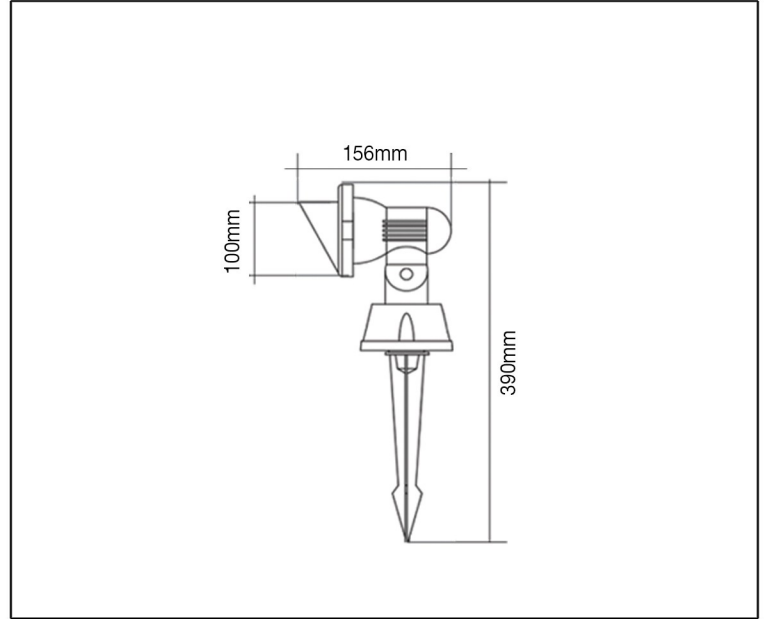

SYV[®]
design

SPIKE LUMINAIRE

TECHNICAL DATA SHEET - SPEREN - 13580 - SPIKE LUMINAIRE

13580
GU10
Rated input power: 11W Max
Input Voltage: 220-240V

Product Description

This spike garden light with plain face in IP54 is a high quality and reliable outdoor garden light which is perfect for highlighting any area of the garden including pathway, driveway, garden features and ponds. This garden light features a spiked base which allows for it to easily be pushed into the ground. It also features a tempered glass face which helps to protect it from becoming damaged.

Technical Data

Product Data	Spike Luminaire
Wattage	11W Max
IP Rating	54
Material	Die cast aluminum body + Temper glass
Finish	Dark Grey
Warranty	2 Years
Applications	Residential, Outdoor, Hospitality