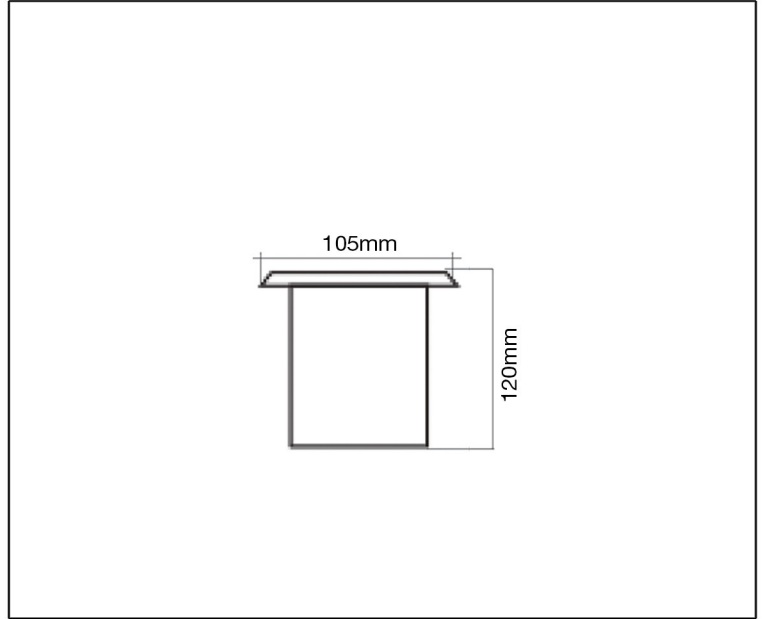

INGROUND LUMINAIRE

TECHNICAL DATA SHEET - TUMO S - 12924 - INGROUND LUMINAIRE

12924
 GU10
 Rated input power: 11W Max
 Input Voltage: 220-240V

Product Description

The Tumo lighting is a range of contemporary designed inground lighting. With a GU10 bulb, stainless steel and aluminium casing, the perfect accompaniment is the glass diffuser, when these 3 components work together, the results are amazing.

Technical Data

Product Data	Inground Luminaire
Wattage	11W Max
IP Rating	65
Frequency Range	50-60Hz
CRI	Ra>80
Power Factor	>0.9
Material	Die Cast Aluminium + Stainless steel cover
Finish	Black
Warranty	3 Years
Applications	Residential, Commercial, Hospitality