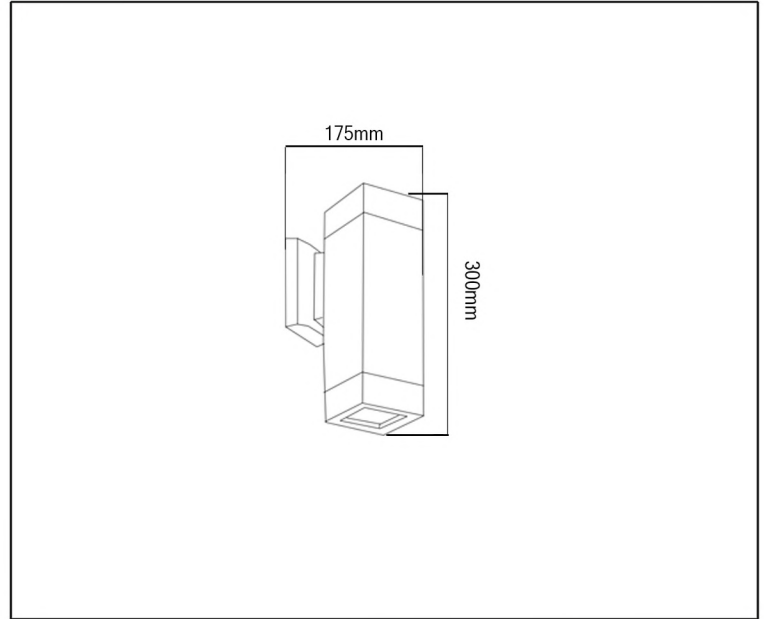

SYV[®]
design

WALL LIGHT

TECHNICAL DATA SHEET - UNTER - 14344 - WALL LIGHTS

14344
Lamp type: E27/ PAR30
Rated input power: 75W
Input voltage: 220-240V

Product Description

The UNTER Lighting -wall light in dark grey IP54 is a professional and attractive light choice which is designed to provide powerful light reflection and illumination when used in a range of residential and commercial applications

Technical Data

Product Data	Wall Light
Wattage	75W
IP	54
Material	Die Cast Aluminium Temper Glass
Finish	Dark Grey
Life Span	30,000Hrs
Warranty	3 Years
Applications	Residential, Commercial, Hospitality