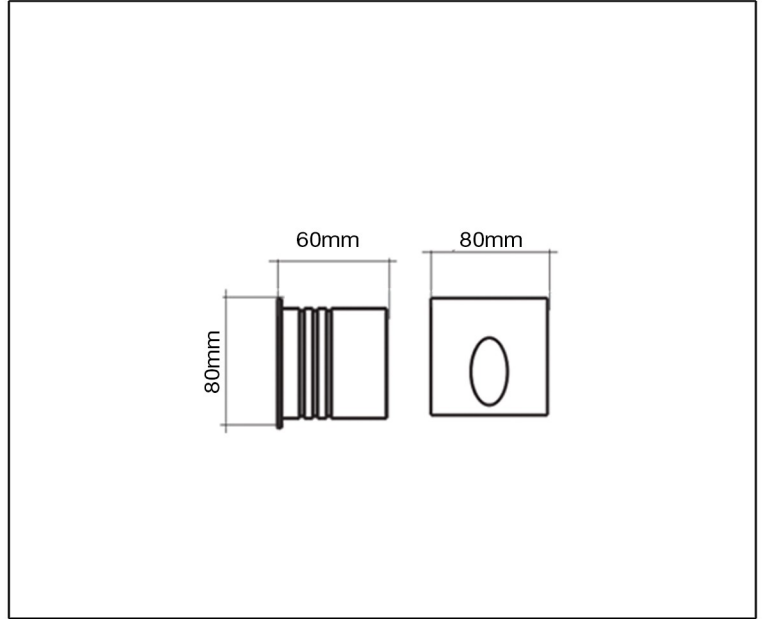

SYV[®]
design

RECESSED
WALL LUMINAIRE

TECHNICAL DATA SHEET - VELOR S - 12932 - RECESSED WALL LUMINAIRE

12932
 CREE LED
 Rated Luminaire Luminous Flux: 108lm
 Rated input power: 3W
 Luminaire Efficiency: 36lm/W
 Input Voltage: 100-240V

Product Description

A smart, fashionable and contemporary recessed light. The Velor has many applications including garden and pathway lighting. The Velor is made from high quality aluminium, nickel satin polish, together with the high power Cree LED lamp that you can be assured of many years of low power garden lighting.

Technical Data

Product Data	Recessed Wall Luminaire
Wattage	3W
Color Temperature	3000K
Rated Luminaire Luminous Flux	108lm
IP Rating	54
Beam Angle	78°
Frequency Range	50-60Hz
CRI	Ra>80
Power Factor	>0.9
Material	Aluminium body + Nickel satin cover
Finish	Nickle Satin
Warranty	2 Years
Applications	Residential, Outdoor