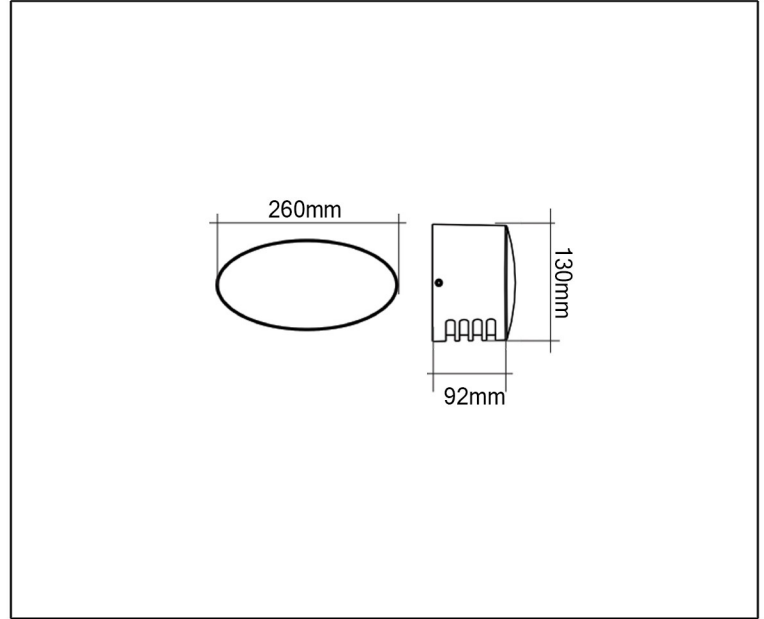

SYV[®]
design

WALL LUMINAIRE

TECHNICAL DATA SHEET - WAND - 13798 - WALL LUMINAIRE

13798
 Lamp type: E27
 Rated input power: 18W Max
 Input voltage: 220-240V

Product Description

This elegant anthracite wall light integrates perfect in your contemporary outdoor surrounding. It has a beautiful bi-directional light effect which creates a unique atmosphere for a nice outdoor family dinner.

Technical Data

Product Data	Wall Luminaire
Wattage	18W Max
IP	54
Material	Die Cast Aluminium+ Clear PC diffuser
Finish	Dark Grey
Life Span	30,000Hrs
Warranty	3 Years
Applications	Residential, Commercial, Hospitality