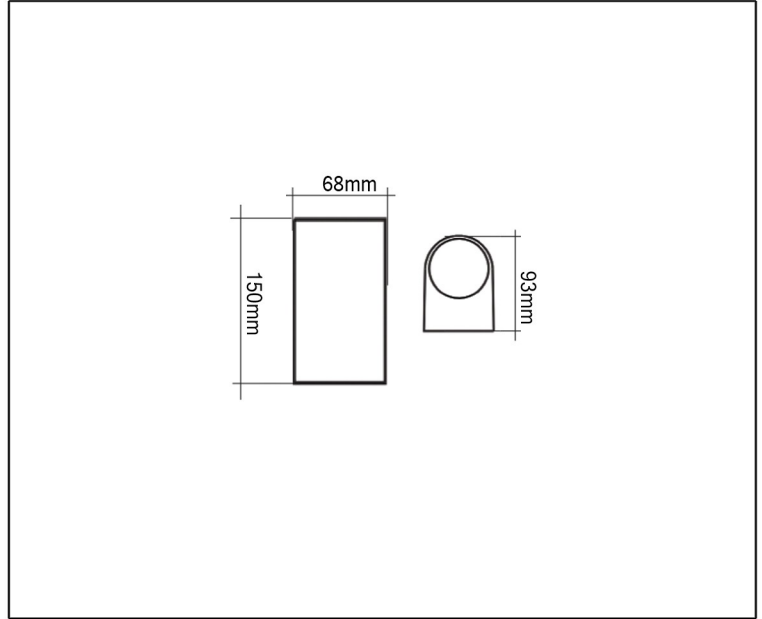

**SYV**<sup>®</sup>  
design

WALL LUMINAIRE

## TECHNICAL DATA SHEET - ZIMAL - 13577 - WALL LUMINAIRE

13577  
 Lamp type: 2 x GU10  
 Rated input power: 2 x 11W Max  
 Input voltage: 220-240V

### Product Description

This wall light is designed to be surface mounted up and down light and is constructed from die cast aluminium which makes it durable. Featuring an IP54 rating, this wall light is suitable for use in a range of changing weather conditions, and is designed simple to install into most applications with its compact size.

### Technical Data

Product Data	Wall Luminaire
Wattage	2 x 11W Max
IP	54
Material	Die Cast Aluminium Tempered Glass
Finish	Dark Grey
Life Span	30,000Hrs
Warranty	3 Years
Applications	Residential, Commercial, Hospitality